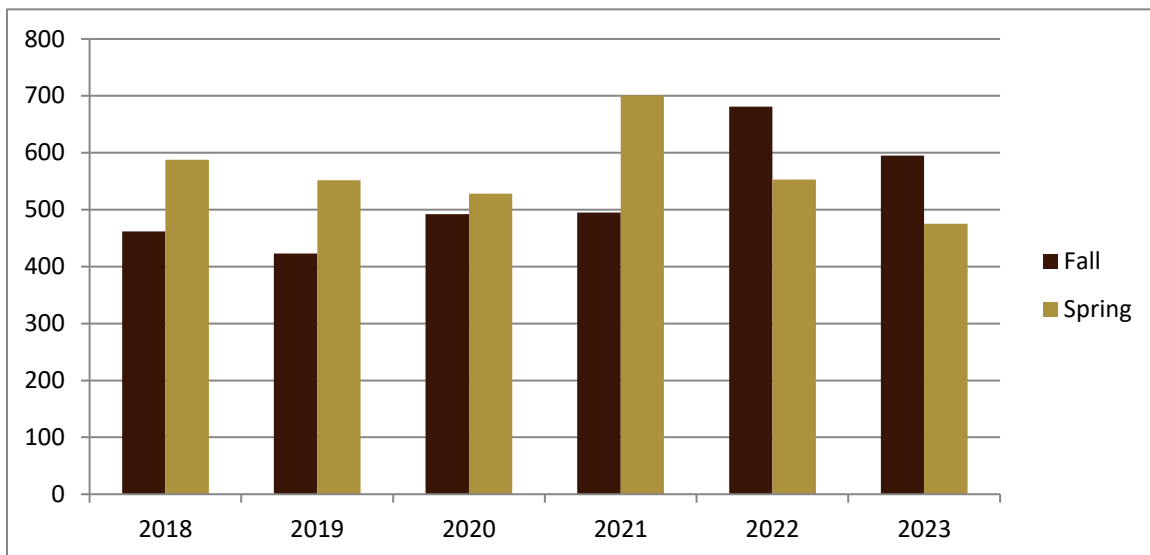

SMSU Justice Administration Program

Course Data

Academic Years 2018 to 2023

Enrolled by Term						
	2018	2019	2020	2021	2022	2023
Fall	149	141	164	172	244	210
Spring	203	184	172	247	195	171
Grand Total	352	325	336	419	439	381

SMSU Justice Administration Program

Course Data

Academic Years 2018 to 2023

Courses by Term						
	2018	2019	2020	2021	2022	2023
Fall	7	6	7	9	10	11
Spring	7	7	7	9	9	8
Grand Total	14	13	14	18	19	19

SMSU Justice Administration Program

Course Data

Academic Years 2018 to 2023

Credit Hours by Term						
	2018	2019	2020	2021	2022	2023
Fall	462	423	492	495	681	595
Spring	588	552	528	701	553	475
Grand Total	1,050	975	1,020	1,196	1,234	1,070

SMSU Justice Administration Program

Course Data

Academic Years 2018 to 2023

Credit Hours by Level						
	2018	2019	2020	2021	2022	2023
1-Lower 1	291	282	285	384	408	411
2-Lower 2	219	156	165	141	263	137
3-Upper 3	285	240	267	389	287	300
4-Upper 4	255	297	303	282	276	222
Grand Total	1,050	975	1,020	1,196	1,234	1,070