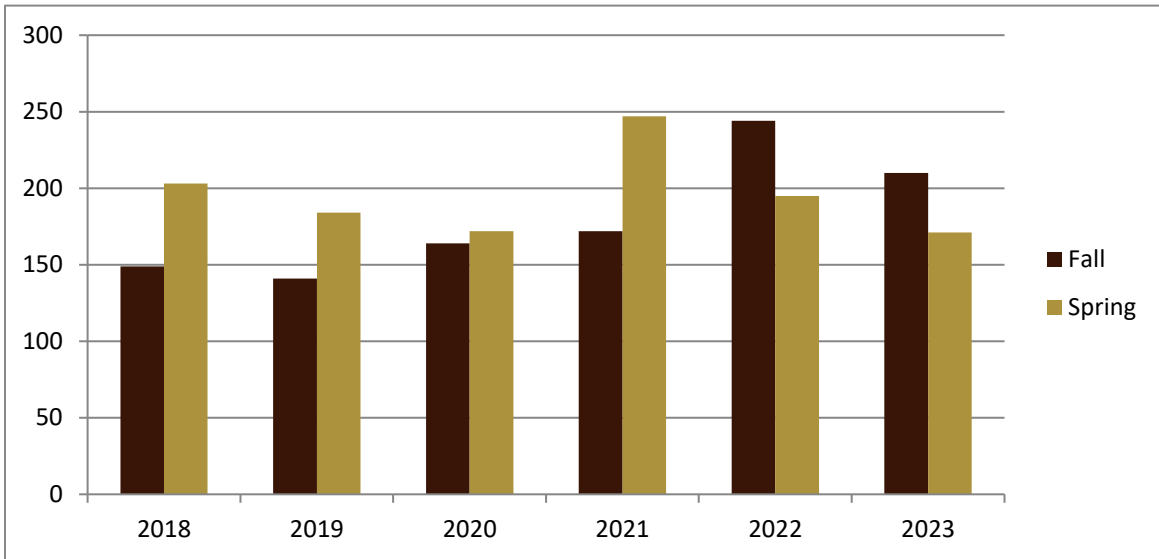

SMSU Justice Administration Program

Course Data

Academic Years 2018 to 2023

Enrolled by Term						
	2018	2019	2020	2021	2022	2023
Fall	149	141	164	172	244	210
Spring	203	184	172	247	195	171
Grand Total	352	325	336	419	439	381

SMSU Justice Administration Program

Course Data

Academic Years 2018 to 2023

Courses by Term						
	2018	2019	2020	2021	2022	2023
Fall	7	6	7	9	10	11
Spring	7	7	7	9	9	8
Grand Total	14	13	14	18	19	19

SMSU Justice Administration Program

Course Data

Academic Years 2018 to 2023

Credit Hours by Term						
	2018	2019	2020	2021	2022	2023
Fall	462	423	492	495	681	595
Spring	588	552	528	701	553	475
Grand Total	1,050	975	1,020	1,196	1,234	1,070