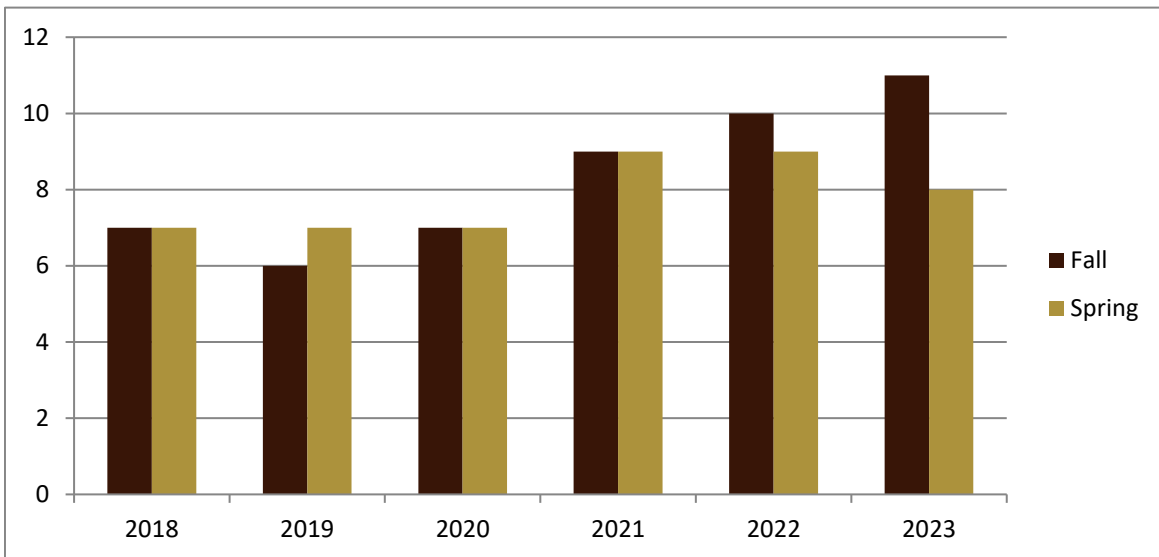

SMSU Justice Administration Program

Course Data

Academic Years 2018 to 2023

Enrolled by Term						
	2018	2019	2020	2021	2022	2023
Fall	149	141	164	172	244	210
Spring	203	184	172	247	195	171
Grand Total	352	325	336	419	439	381

SMSU Justice Administration Program

Course Data

Academic Years 2018 to 2023

Courses by Term						
	2018	2019	2020	2021	2022	2023
Fall	7	6	7	9	10	11
Spring	7	7	7	9	9	8
Grand Total	14	13	14	18	19	19

SMSU Justice Administration Program

Course Data

Academic Years 2018 to 2023

Credit Hours by Term						
	2018	2019	2020	2021	2022	2023
Fall	462	423	492	495	681	595
Spring	588	552	528	701	553	475
Grand Total	1,050	975	1,020	1,196	1,234	1,070